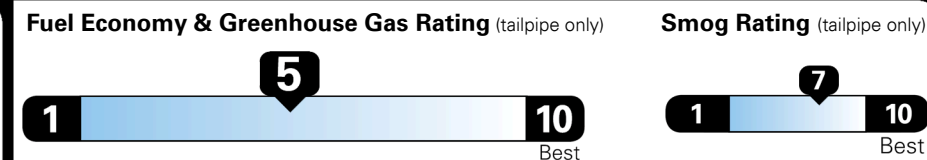

EPA DOT Fuel Economy and Environment

Gasoline Vehicle

Fuel Economy

25 MPG
combined city/hwy

23 MPG
city

28 MPG
highway

4.0 gallons per 100 miles

Small SUVs range from 14 to 123 MPG. The best vehicle rates 132 MPGe.

You spend $750
more in fuel costs over 5 years compared to the average new vehicle.

Annual fuel cost $1,750