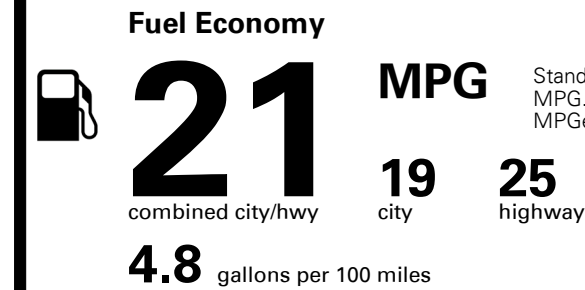

Inland Freight & Handling : \$1,600.00
Total Price : \$45,250.00

Proudly Supporting Hyundai Hope On Wheels and the Fight Against Pediatric Cancer Since 1998.

EPA DOT Fuel Economy and Environment

Gasoline Vehicle